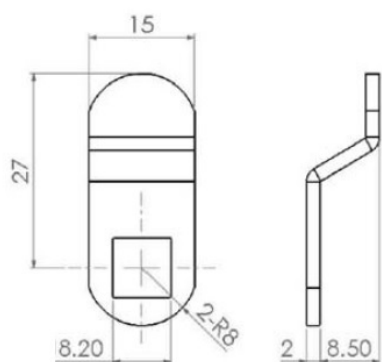

PRODUCT SHEET

Description:

Cam No. 21 For 1900 Series, Cranked 10,5mm, 27,3mm C/E

Item number:

14.04.261-0

Units	Box	Carton	HS Code	Barcode
Pcs.	1	300	8301600090	 5704866040891

SISO A/S

Mileparken 11
DK-2740 Skovlunde
Denmark
VAT: DK 24786013